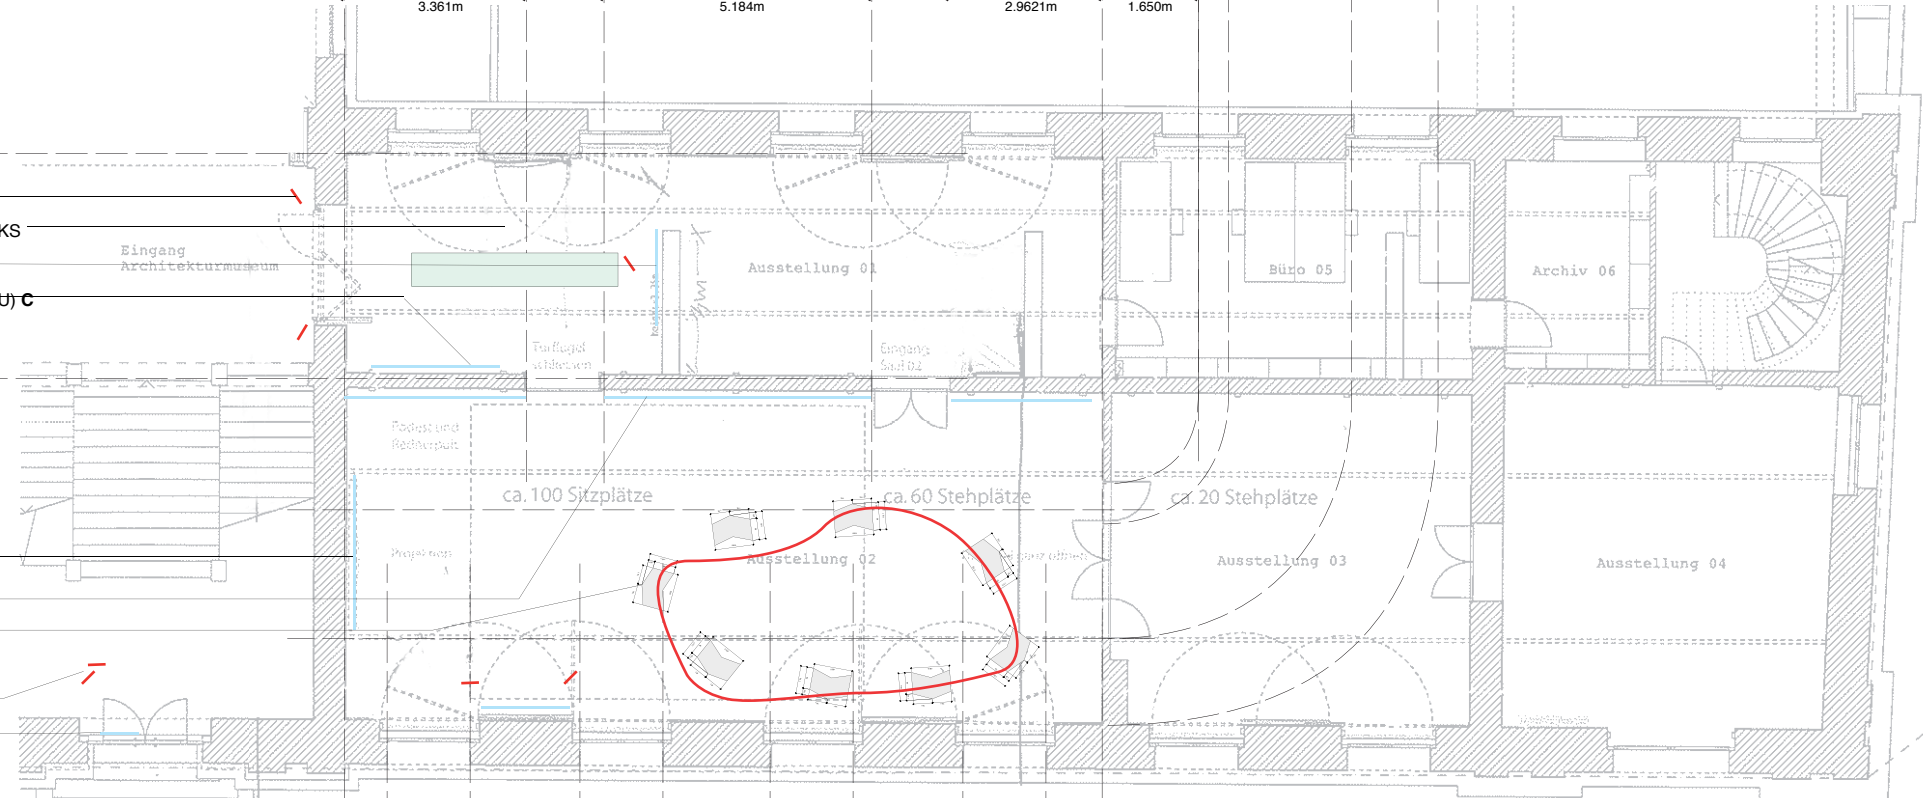

CEILING LIGHTING PLAN

ELEVATION 1

6 ANNOTATED COMIC STRIP

SAM ENTRANCE (AT LOBBY)

SAM ENTRANCE (AT LOBBY)

SAM VESTIBULE

5 FIGURES
4 TABLE DISPLAYING ACTUAL BOOKS
4 POSTER A
4 PLAKATE SPONSORS (THANK YOU) C

3 FILM PROJECTION
2 ANNOTATED COMIC STRIP
1 BOOK STAND

5 FIGURES
4 POSTER B

5 FIGURES
4 POSTER D

PLAN PROPOSED

ELEVATION 2

1m

Podest für MetroBasel Comic Ausstellung
S AM & ETH Studio Basel
ETH Studio Basel
Spitalstrasse 8
4056 Basel
T: 061 - 273 1685
E: herz@arch.ethz.ch
13.01.2010