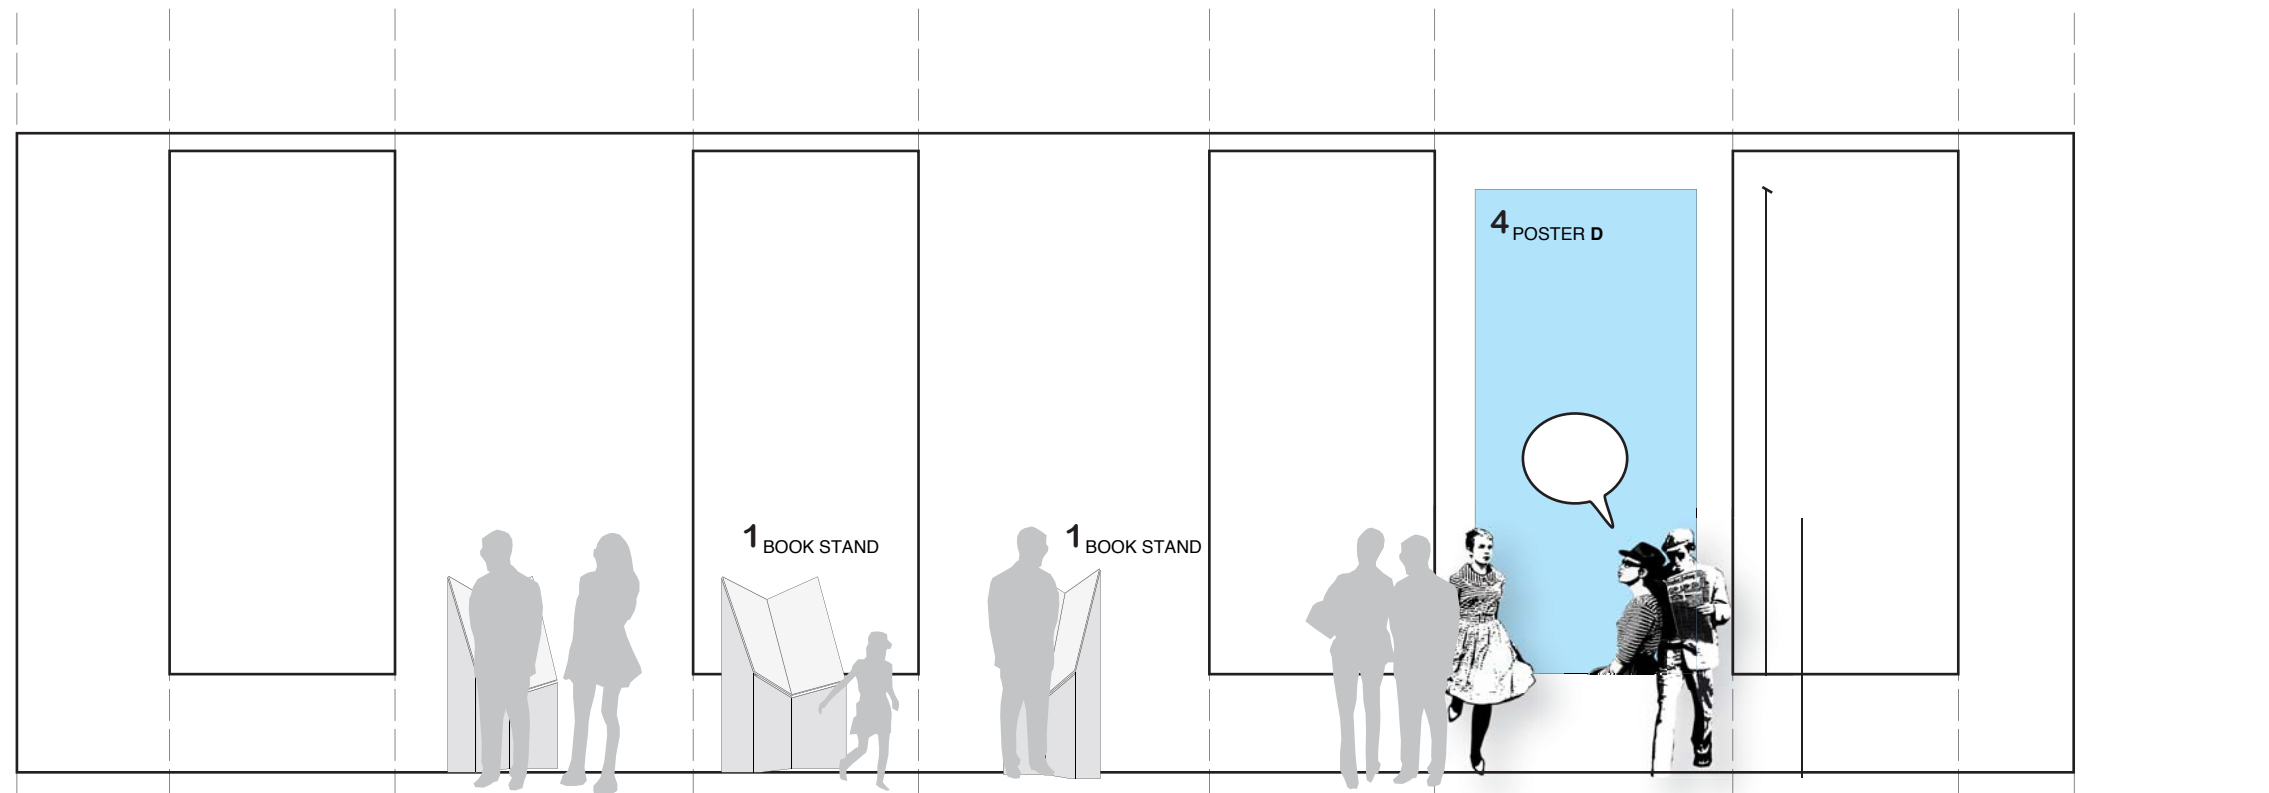

CEILING LIGHTING PLAN

ELEVATION 1

6 ANNOTATED COMIC STRIP

SAM ENTRANCE (AT LOBBY)

SAM ENTRANCE (AT LOBBY)

SAM VESTIBULE

5 FIGURES
4 TABLE DISPLAYING ACTUAL BOOKS
4 POSTER A
4 PLAKATE SPONSORS (THANK YOU) C

3 FILM PROJECTION
2 ANNOTATED COMIC STRIP
1 BOOK STAND

5 FIGURES
4 POSTER B

5 FIGURES
4 POSTER D

PLAN PROPOSED

ELEVATION 2

1m

Podest für MetroBasel Comic Ausstellung
S AM & ETH Studio Basel
ETH Studio Basel
Spitalstrasse 8
4056 Basel
T: 061 - 273 1685
E: herz@arch.ethz.ch
13.01.2010