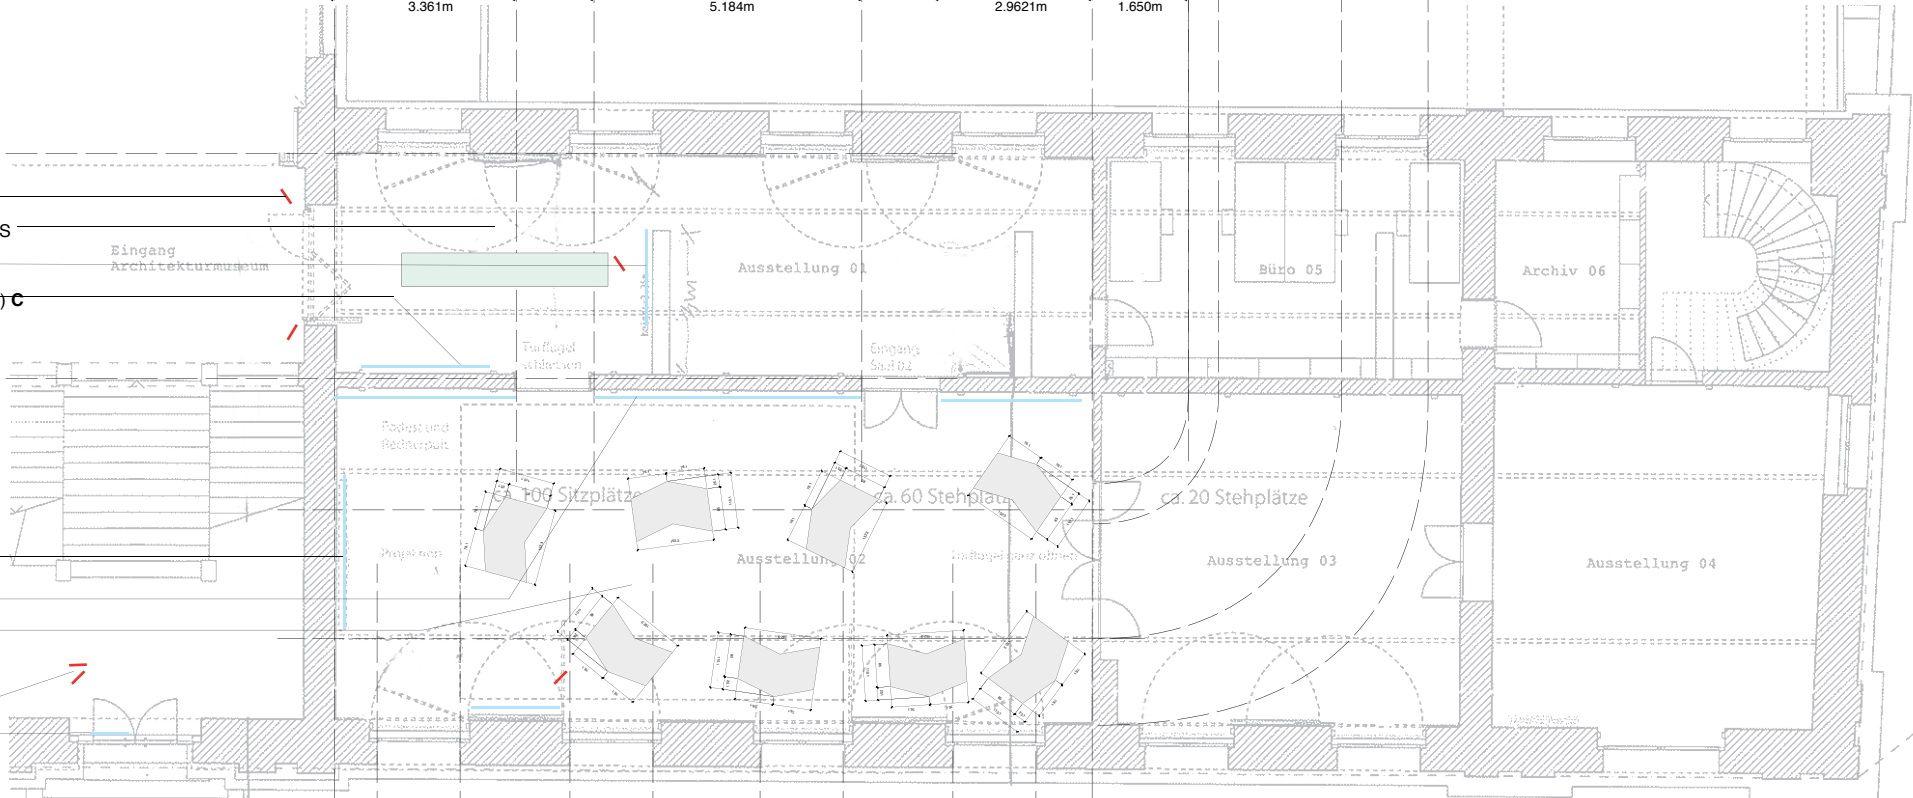

CEILING LIGHTING PLAN

ELEVATION 1

6 ANNOTATED COMIC STRIP

5 FIGURES
4 TABLE DISPLAYING ACTUAL BOOKS
4 POSTER A
4 PLAKATE SPONSORS (THANK YOU) C

3 FILM PROJECTION
2 ANNOTATED COMIC STRIP
1 BOOK STAND

5 FIGURES
4 POSTER B

5 FIGURES
4 POSTER D

PLAN PROPOSED

ELEVATION 2

1m

SAM ENTRANCE (AT LOBBY)

SAM ENTRANCE (AT LOBBY)

SAM VESTIBULE

Podest für MetroBasel Comic Ausstellung