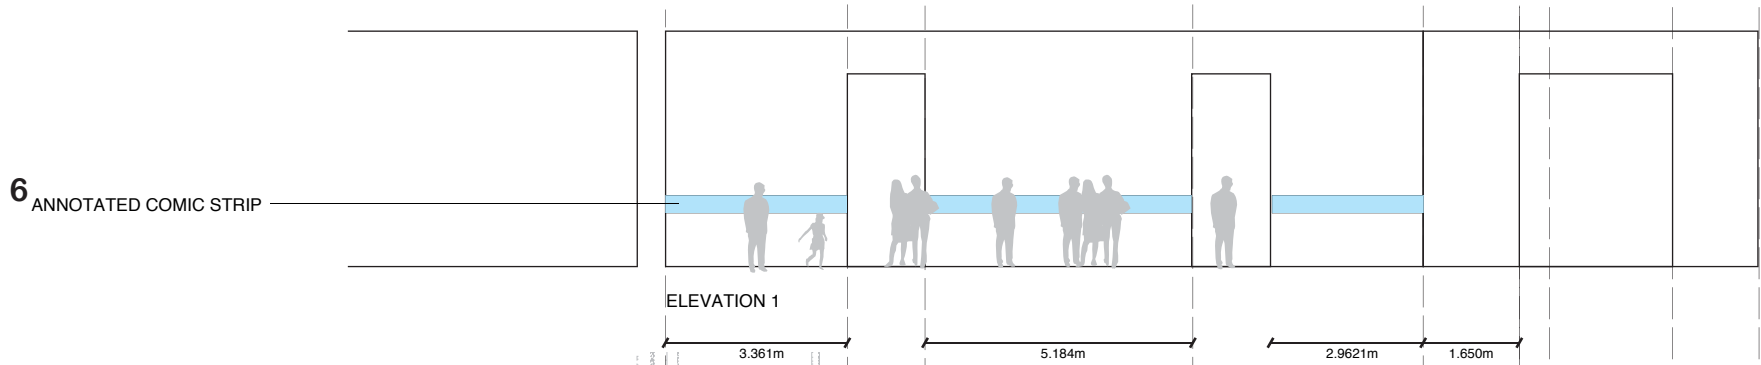

CEILING LIGHTING PLAN

ELEVATION 1

6 ANNOTATED COMIC STRIP

5 FIGURES
4 TABLE DISPLAYING ACTUAL BOOKS
4 POSTER A
4 PLAKATE SPONSORS (THANK YOU) C

3 FILM PROJECTION
2 ANNOTATED COMIC STRIP
1 BOOK STAND

5 FIGURES
4 POSTER B

5 FIGURES
4 POSTER D

PLAN PROPOSED

ELEVATION 2

1m

SAM ENTRANCE (AT LOBBY)

SAM ENTRANCE (AT LOBBY)

SAM VESTIBULE

Podest für MetroBasel Comic Ausstellung